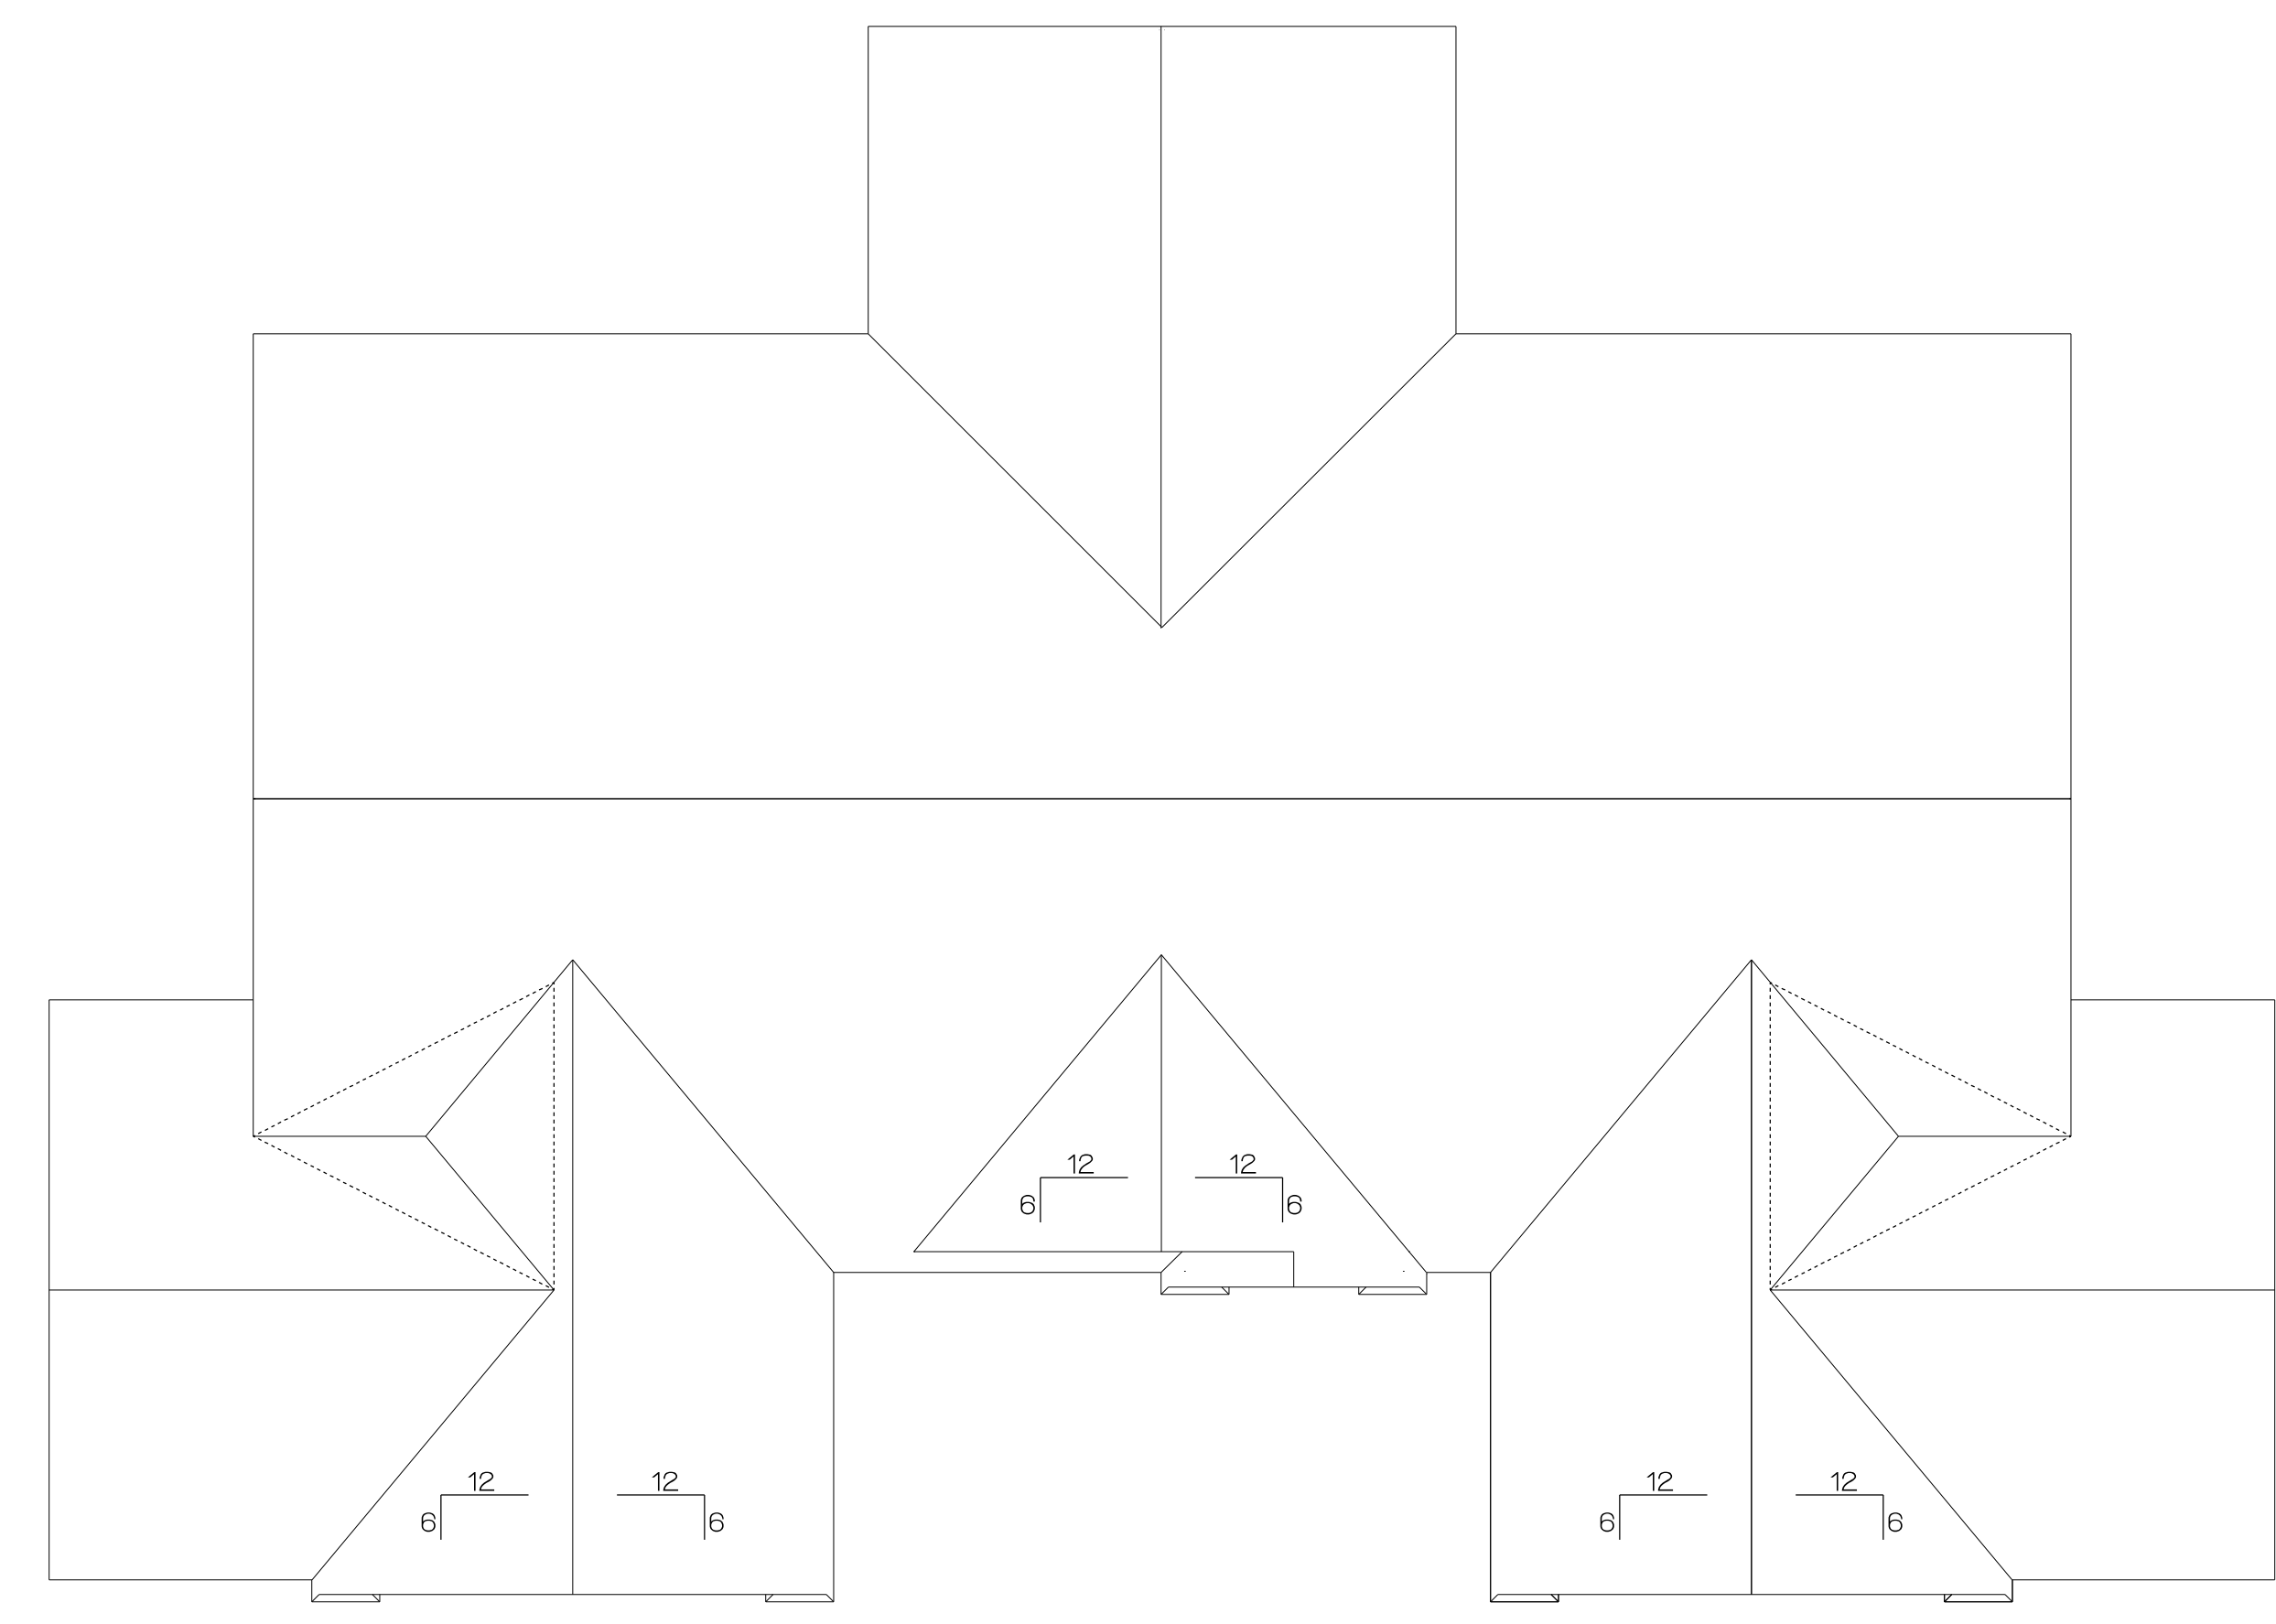

FRONT ELEVATION
SCALE: 1/4" = 1' 0"

LEFT ELEVATION
SCALE: 1/8" = 1' 0"

RIGHT ELEVATION
SCALE: 1/8" = 1' 0"

REAR ELEVATION
SCALE: 1/4" = 1' 0"

TYPICAL SECTION
 SCALE: 1/4" = 1'-0"

TYPICAL WALKOUT SECTION
 SCALE: 1/4" = 1'-0"

2 HOUR PARTY WALL ASSEMBLY
 SCALE: 1/4" = 1'