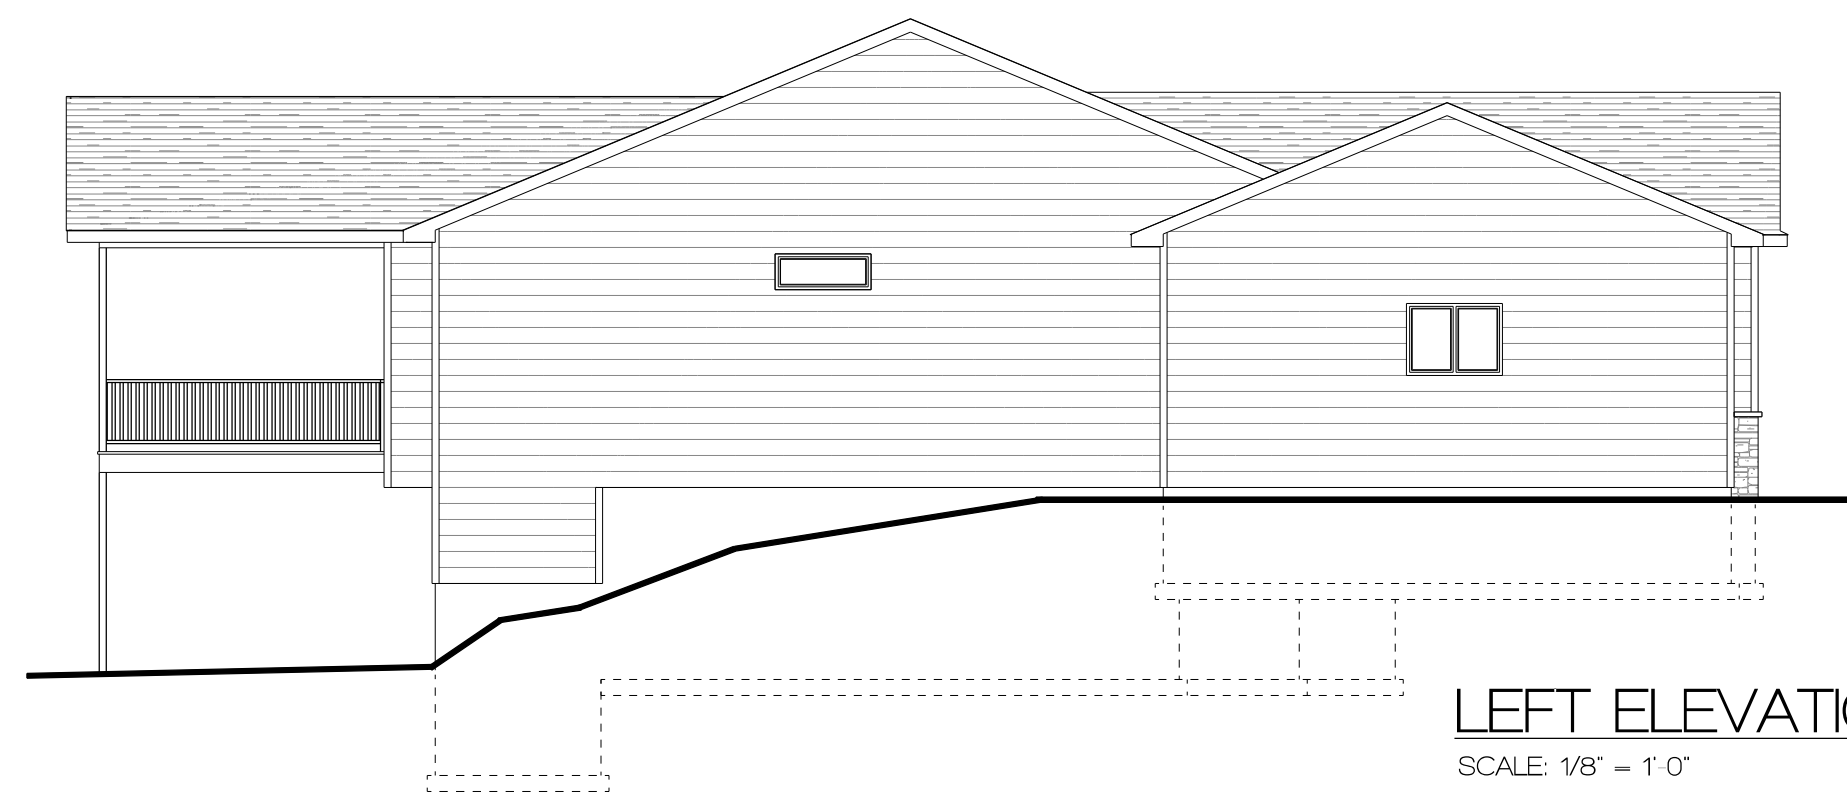

FRONT ELEVATION
SCALE: 1/4" = 1' 0"

LEFT ELEVATION
SCALE: 1/8" = 1' 0"

RIGHT ELEVATION
SCALE: 1/8" = 1' 0"

REAR ELEVATION
SCALE: 1/4" = 1' 0"

TYPICAL SECTION
 SCALE: 1/4" = 1'-0"

TYPICAL WALKOUT SECTION
 SCALE: 1/4" = 1'-0"

2 HOUR PARTY WALL ASSEMBLY
 SCALE: 1/4" = 1'