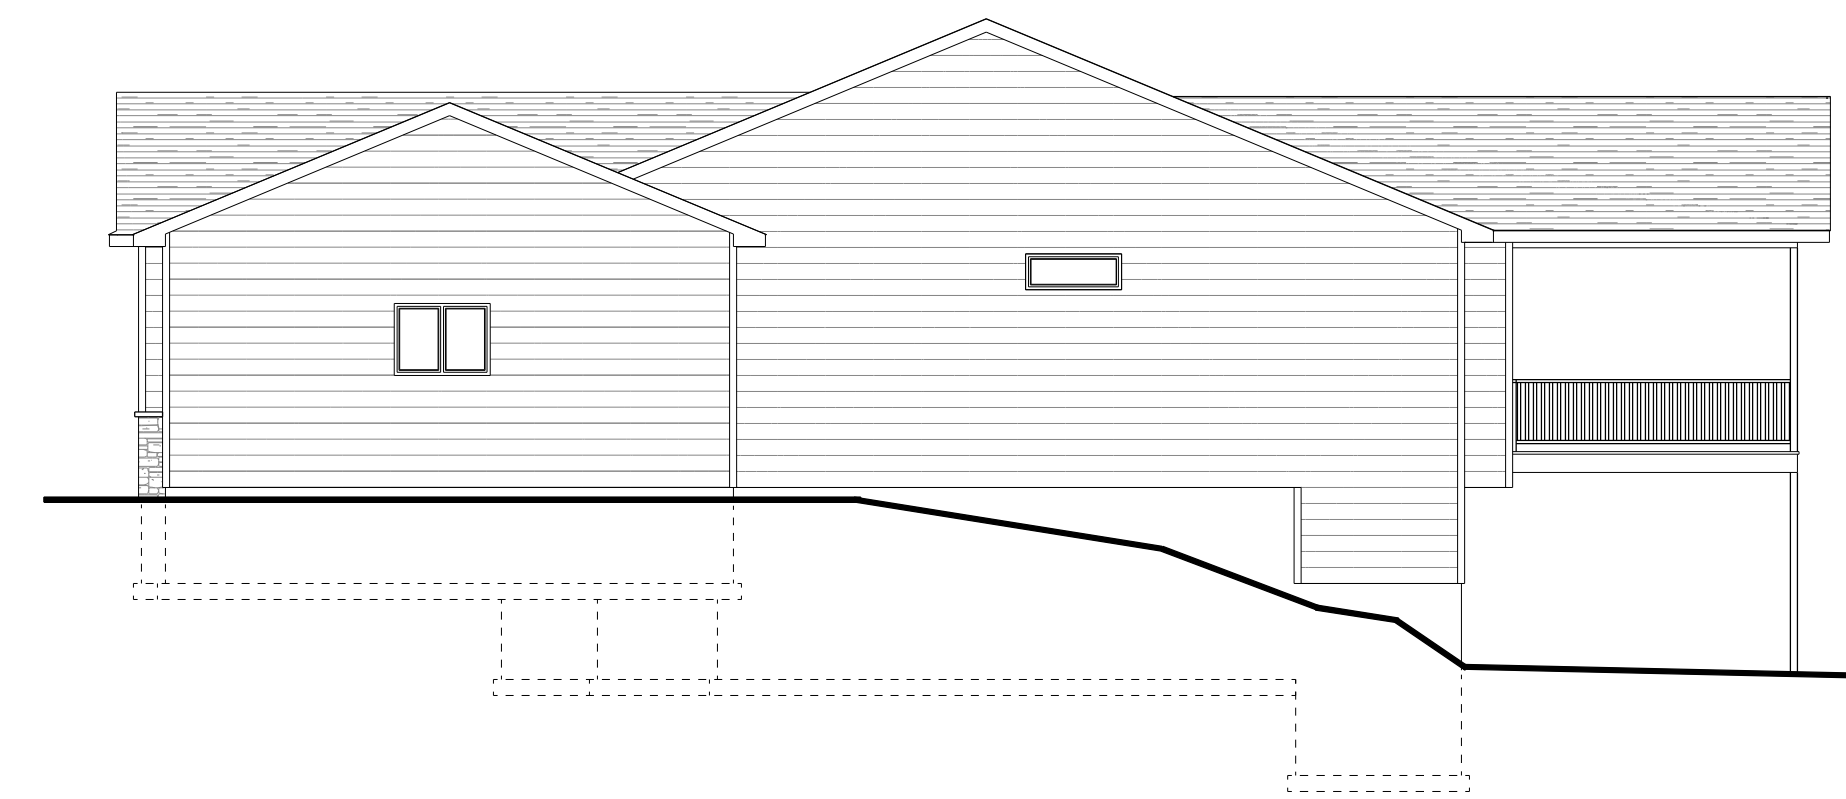

FRONT ELEVATION
SCALE: 1/4" = 1' 0"

LEFT ELEVATION
SCALE: 1/8" = 1' 0"

RIGHT ELEVATION
SCALE: 1/8" = 1' 0"

REAR ELEVATION
SCALE: 1/4" = 1' 0"

TYPICAL SECTION
 SCALE: 1/4" = 1'-0"

TYPICAL WALKOUT SECTION
 SCALE: 1/4" = 1'-0"

2 HOUR PARTY WALL ASSEMBLY
 SCALE: 1/4" = 1'