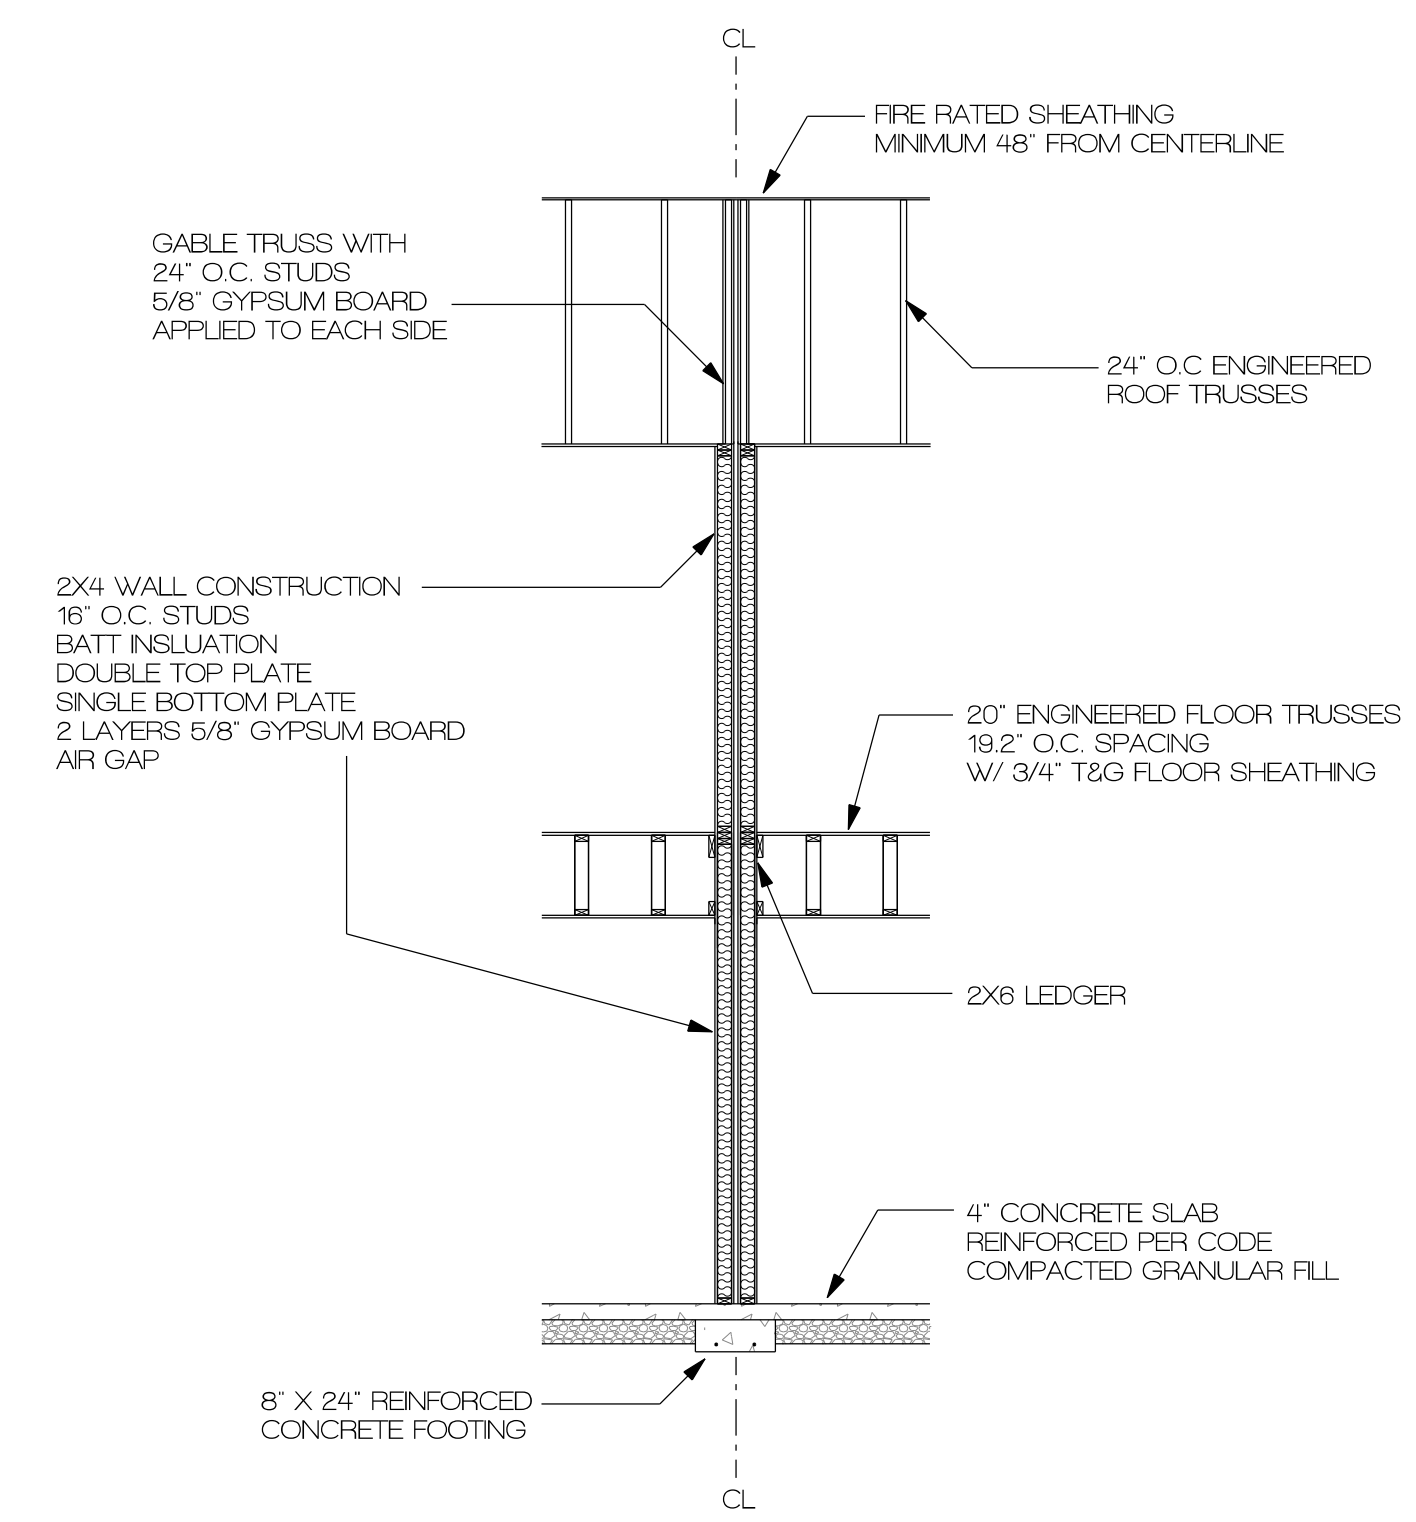

FRONT ELEVATION
SCALE: 1/4" = 1' 0"

LEFT ELEVATION
SCALE: 1/8" = 1' 0"

RIGHT ELEVATION
SCALE: 1/8" = 1' 0"

REAR ELEVATION
SCALE: 1/4" = 1' 0"

TYPICAL SECTION
 SCALE: 1/4" = 1'-0"

TYPICAL WALKOUT SECTION
 SCALE: 1/4" = 1'-0"

2 HOUR PARTY WALL ASSEMBLY
 SCALE: 1/4" = 1'