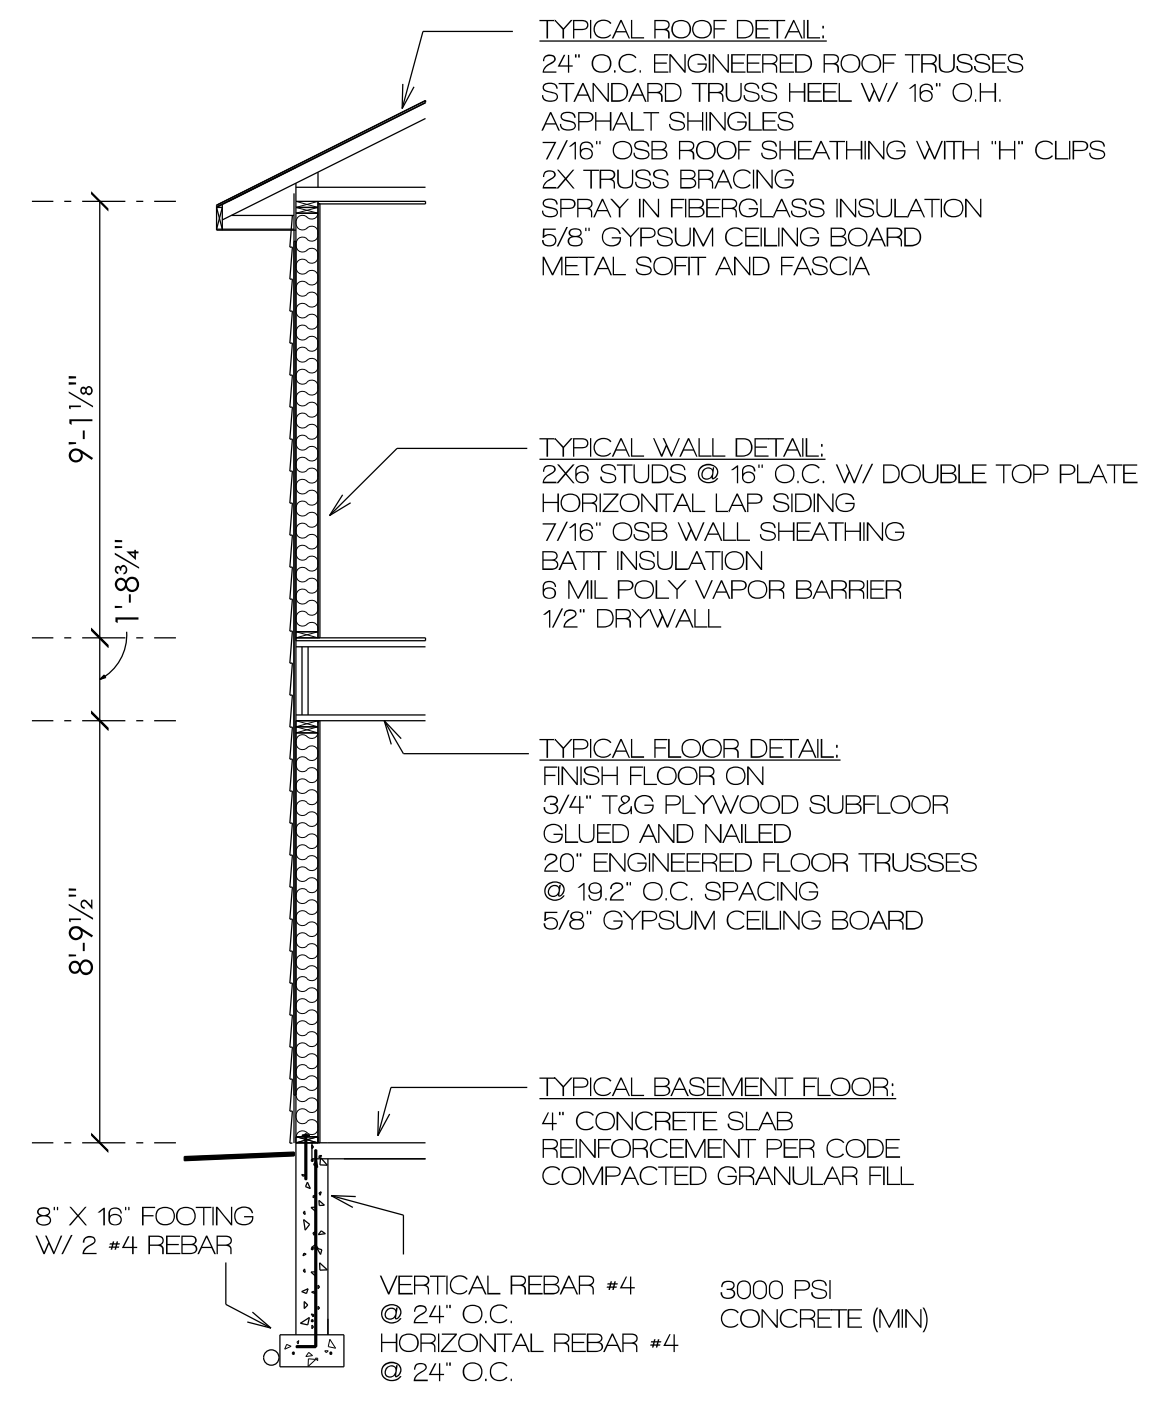

FRONT ELEVATION
SCALE: 1/4" = 1' 0"

LEFT ELEVATION
SCALE: 1/8" = 1' 0"

RIGHT ELEVATION
SCALE: 1/8" = 1' 0"

REAR ELEVATION
SCALE: 1/4" = 1' 0"

TYPICAL SECTION
 SCALE: 1/4" = 1'-0"

TYPICAL WALKOUT SECTION
 SCALE: 1/4" = 1'-0"

2 HOUR PARTY WALL ASSEMBLY
 SCALE: 1/4" = 1'