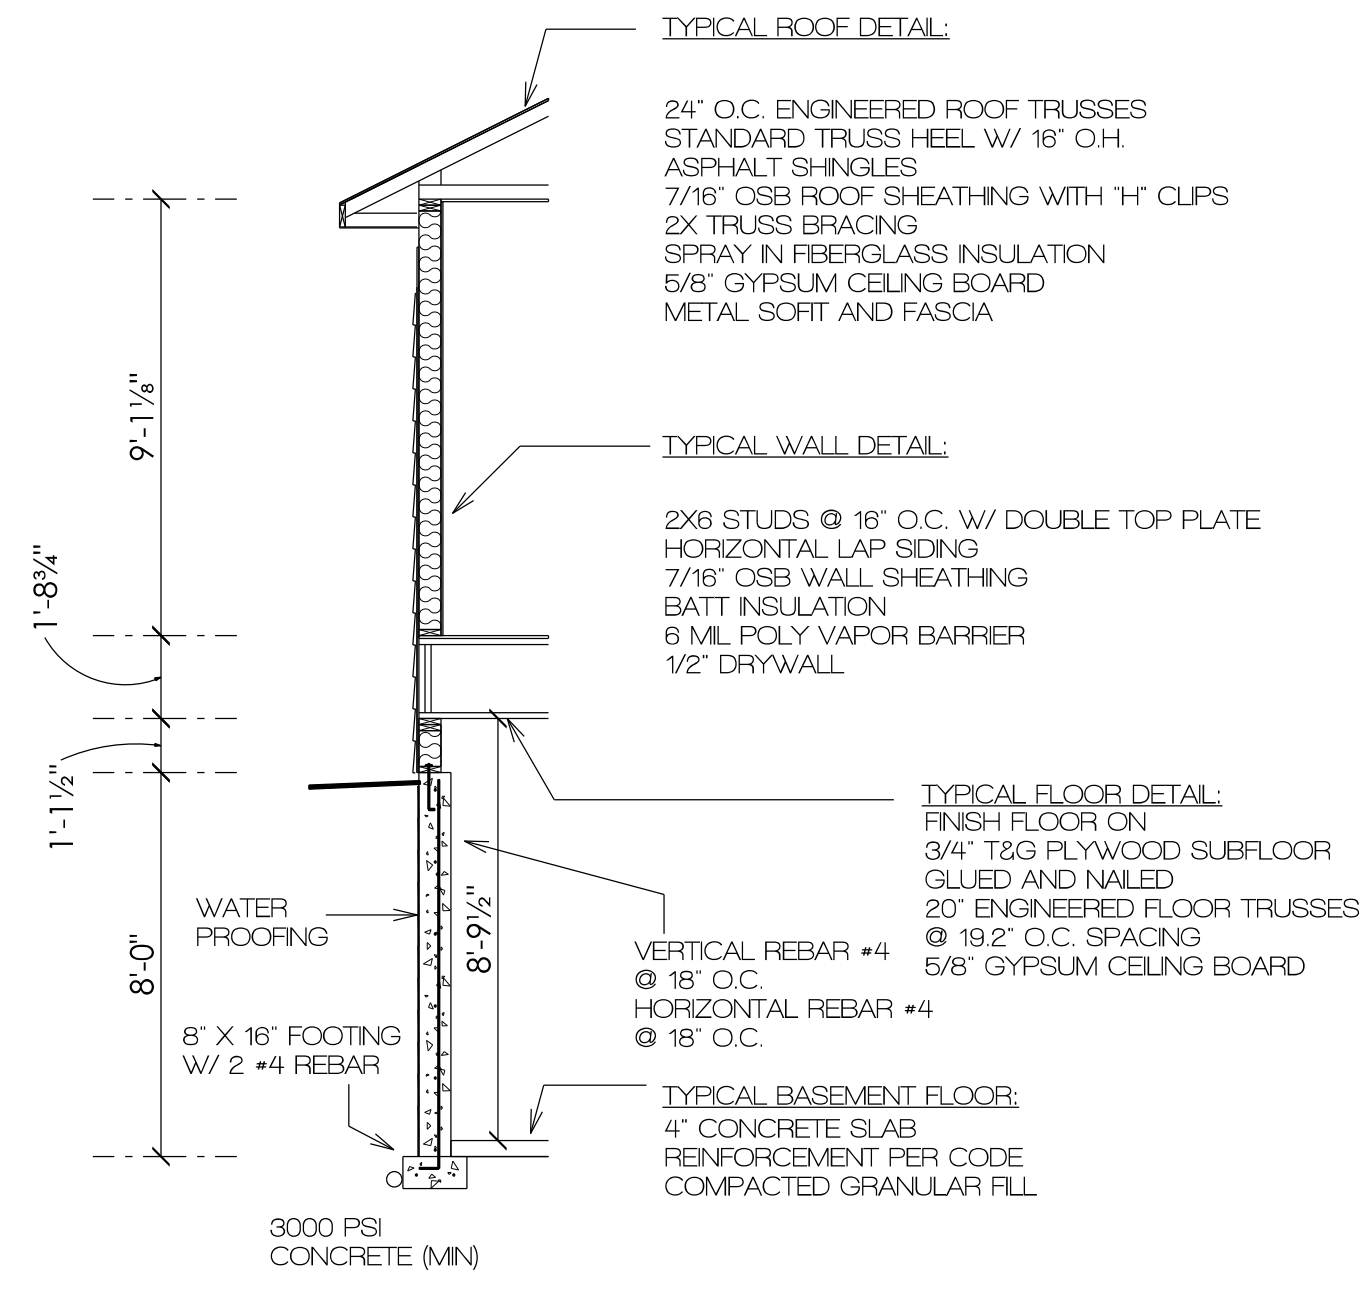

FRONT ELEVATION
SCALE: 1/4" = 1' 0"

LEFT ELEVATION
SCALE: 1/8" = 1' 0"

RIGHT ELEVATION
SCALE: 1/8" = 1' 0"

REAR ELEVATION
SCALE: 1/4" = 1' 0"

TYPICAL SECTION
 SCALE: 1/4" = 1'-0"

TYPICAL WALKOUT SECTION
 SCALE: 1/4" = 1'-0"

2 HOUR PARTY WALL ASSEMBLY
 SCALE: 1/4" = 1'